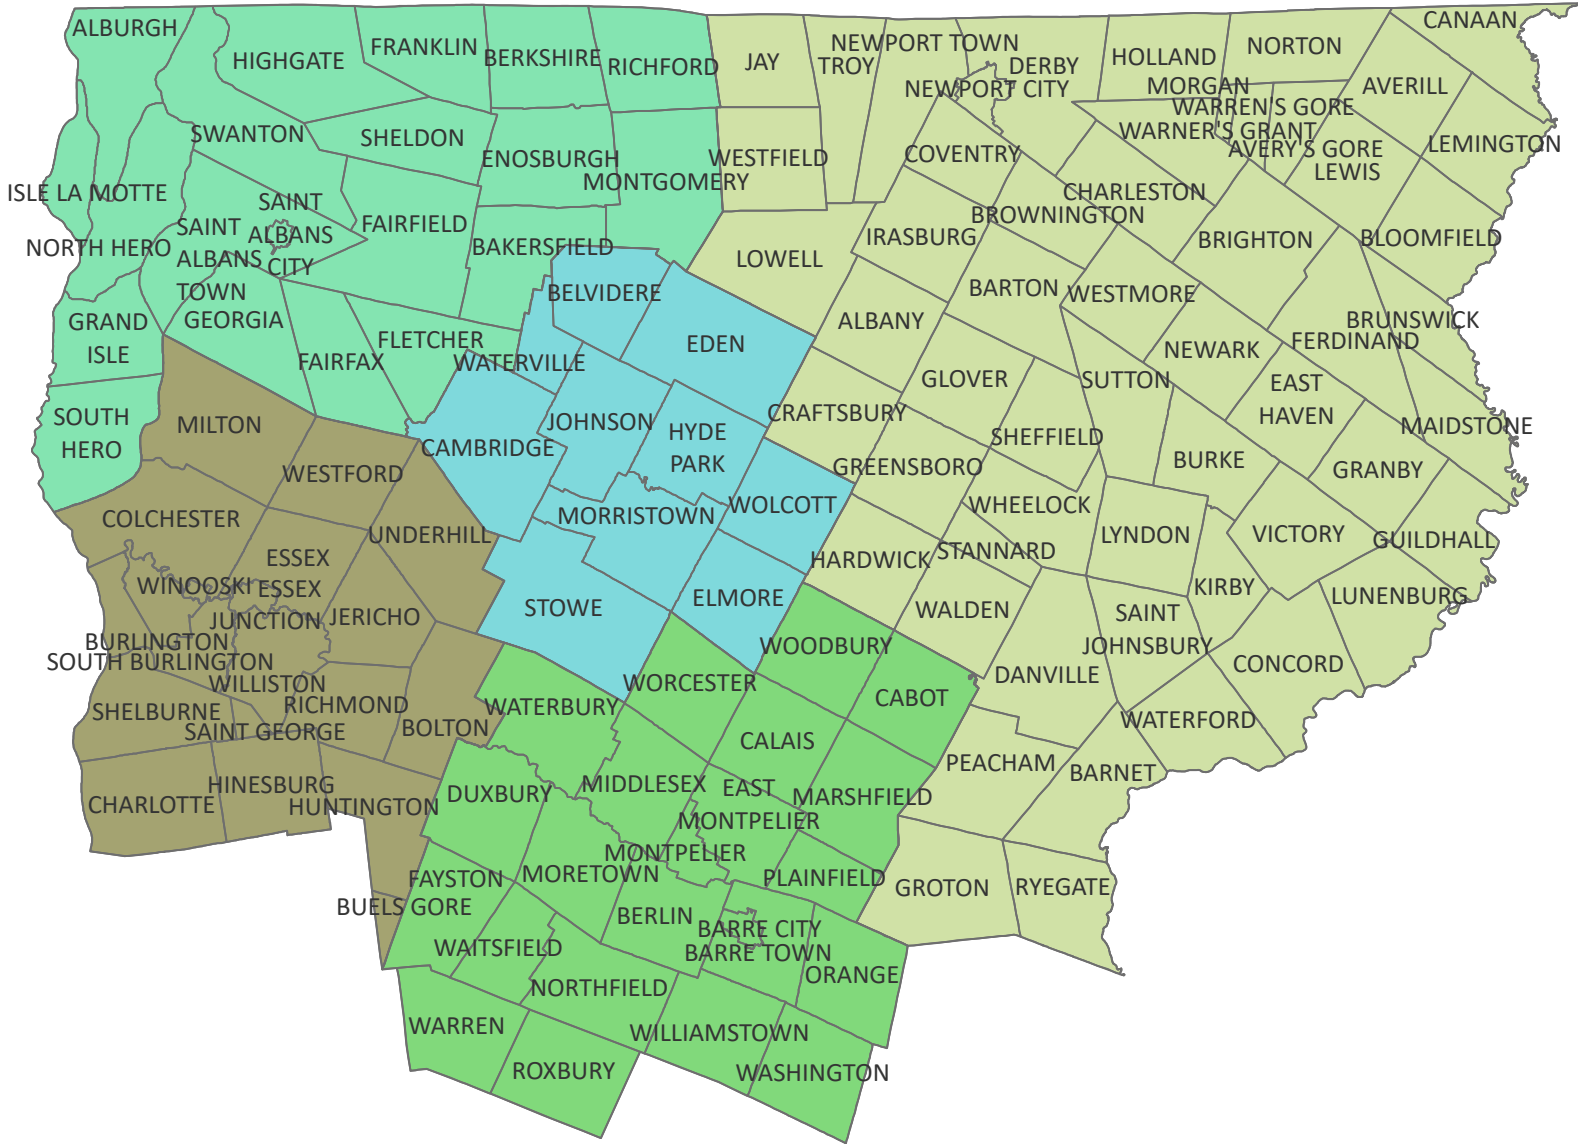

Jurisdictions by Regional Planning Commission

- Central Vermont Regional Planning Commission
- Chittenden County Regional Planning Commission
- Lamoille County Planning Commission
- Northeastern Vermont Development Association
- Northwest Regional Planning Commission

- Addison County Regional Planning Commission
- Bennington County Regional Commission
- Mount Ascutney Regional Commission
- Rutland Regional Planning Commission
- Two Rivers-Ottawquechee Regional Commission
- Windham Regional Commission