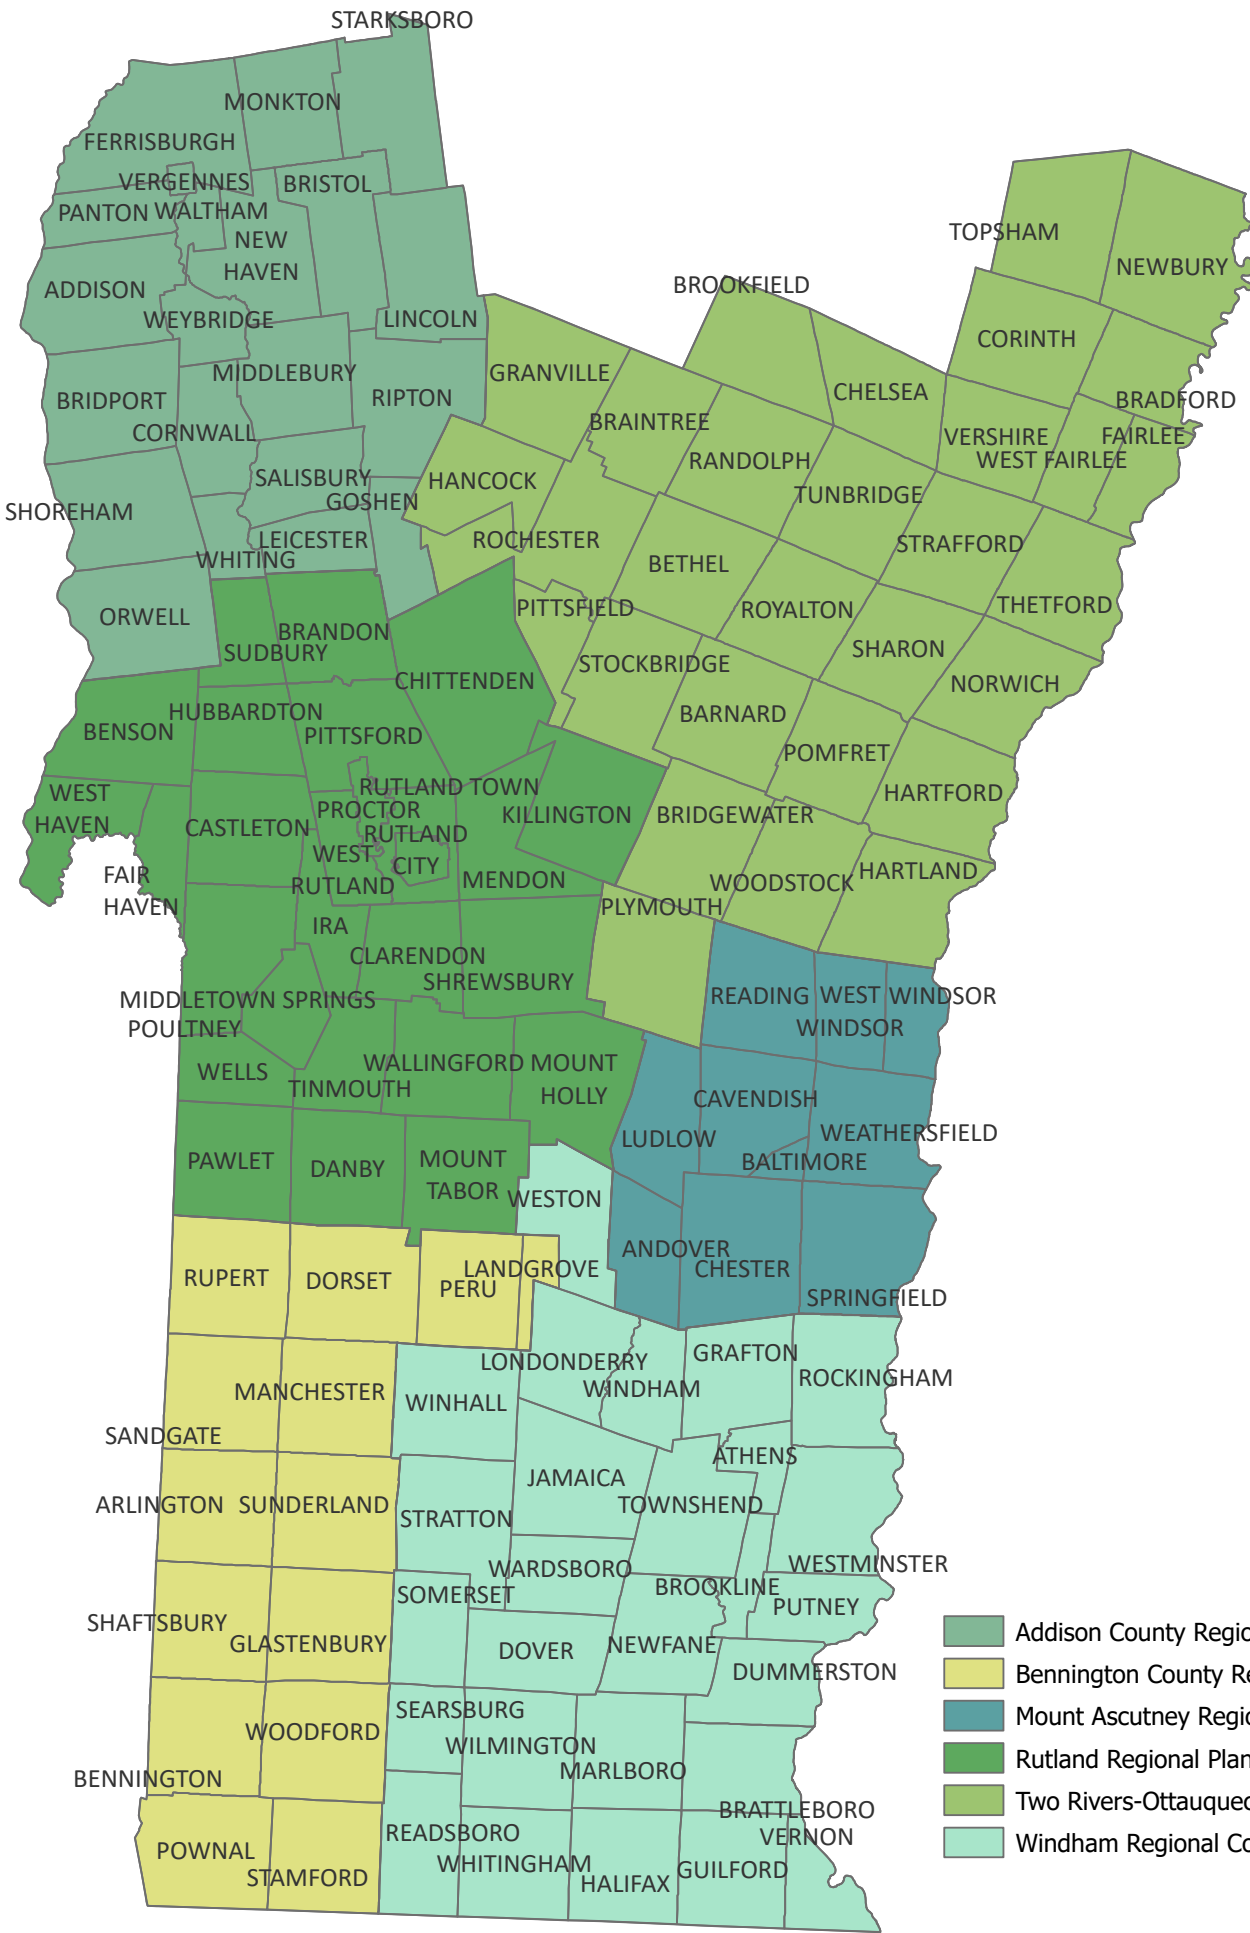

Jurisdictions by Regional Planning Commission

- Central Vermont Regional Planning Commission
- Chittenden County Regional Planning Commission
- Lamoille County Planning Commission
- Northeastern Vermont Development Association
- Northwest Regional Planning Commission

- Addison County Regional Planning Commission
- Bennington County Regional Commission
- Mount Ascutney Regional Commission
- Rutland Regional Planning Commission
- Two Rivers-Ottawquechee Regional Commission
- Windham Regional Commission