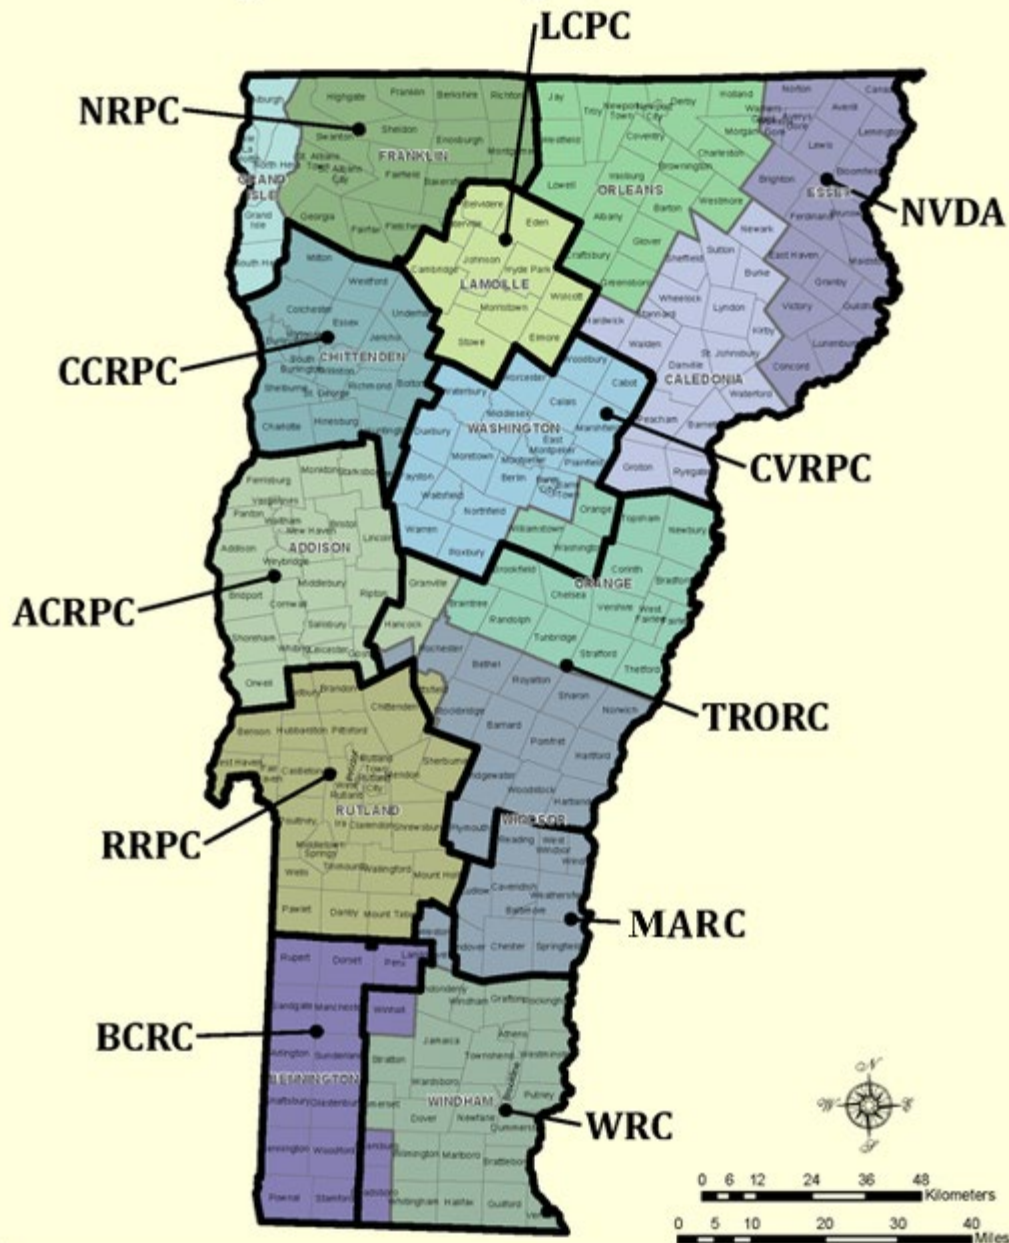

# Regional Planning Commissions

Bruce Melendy, Northeastern Vermont Development  
Association

# STATE OF VERMONT Regional Planning Commissions

Addison County Regional Planning Commission: 802-388-3141

Bennington County Regional Commission: 802-442-0713

Central Vermont Regional Planning Commission: 802-229-0389